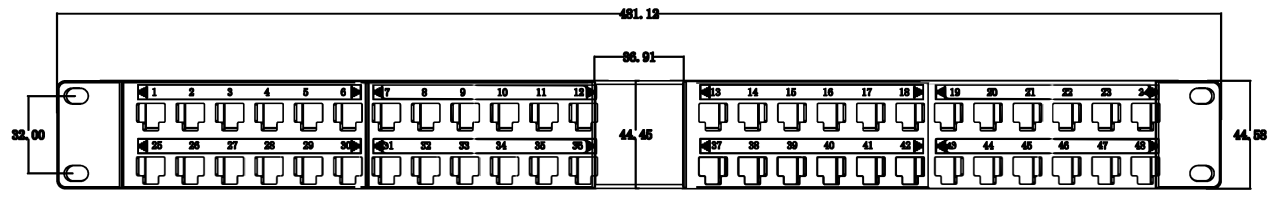

1 2 3 4 5 6 7 8 9 10 11 12 13

NOTES:

- 1. Front Panel: plastic T=2.3mm
PANEL FRAME: SPOC CARBON STEEL T=1.5MM NICKEL PLATING
- 2. PANEL BRACKET SPOC POWDER COATING
- 3. BODY COLOR: black 9005, Title block with Transparent cover, "1 2 3 ... 48"
Color: black Font: Arial H: 2.7mm
- 4. Accessory:
 - 1. Cable Tie (3*100mm)*48pcs
 - 2. Screw and Nut M6*16mm*4set
- 5. RoHS 2.0 REACH Compliant

 CopperLead Technology Co., Ltd

					TITLE: Angled FTP 1U 48Port Blank Patch Panel		P/N: CL-F48P-BP04		
NEW					A	DRAWNBY	CHECKBY	APPOBY	DATE
BY	REVISION RECORD MODIFICATIONS				DATE	REV.	WANG	LI	

1 2 3 4 5 6 7 8 9 10 11 12 13