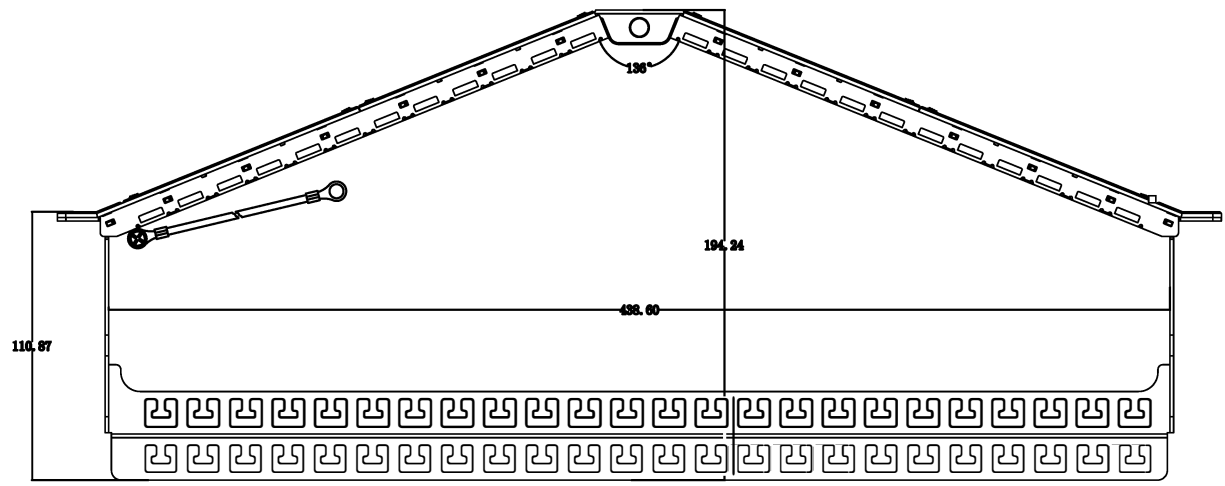

1 2 3 4 5 6 7 8 9 10 11 12 13

NOTES:

- 1. Front Panel: plastic T=2.3mm
PANEL FRAME: SPOC CARBON STEEL T=1.5MM NICKEL PLATING
- 2. PANEL BRACKET SPOC POWDER COATING
- 3. BODY COLOR: black 9005, Title block with Transparent cover, "1 2 3 ... 48"
Color: black Font: Arial H: 2.7mm
- 4. Accessory:
 - 1. Cable Tie (3*100mm)*48pcs
 - 2. Screw and Nut M6*16mm*4set
- 5. RoHS 2.0 REACH Compliant

 CopperLead Technology Co., Ltd

					TITLE: Angled FTP 1U 48Port Blank Patch Panel		P/N: CL-F48P-BP04		
NEW					A	DRAWNBY	CHECKBY	APPOBY	DATE
BY	REVISION RECORD MODIFICATIONS				DATE	REV.	WANG	LI	

1 2 3 4 5 6 7 8 9 10 11 12 13